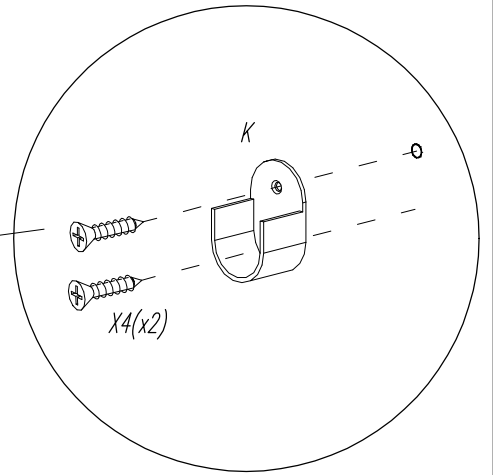

XIV

wer. B

XV